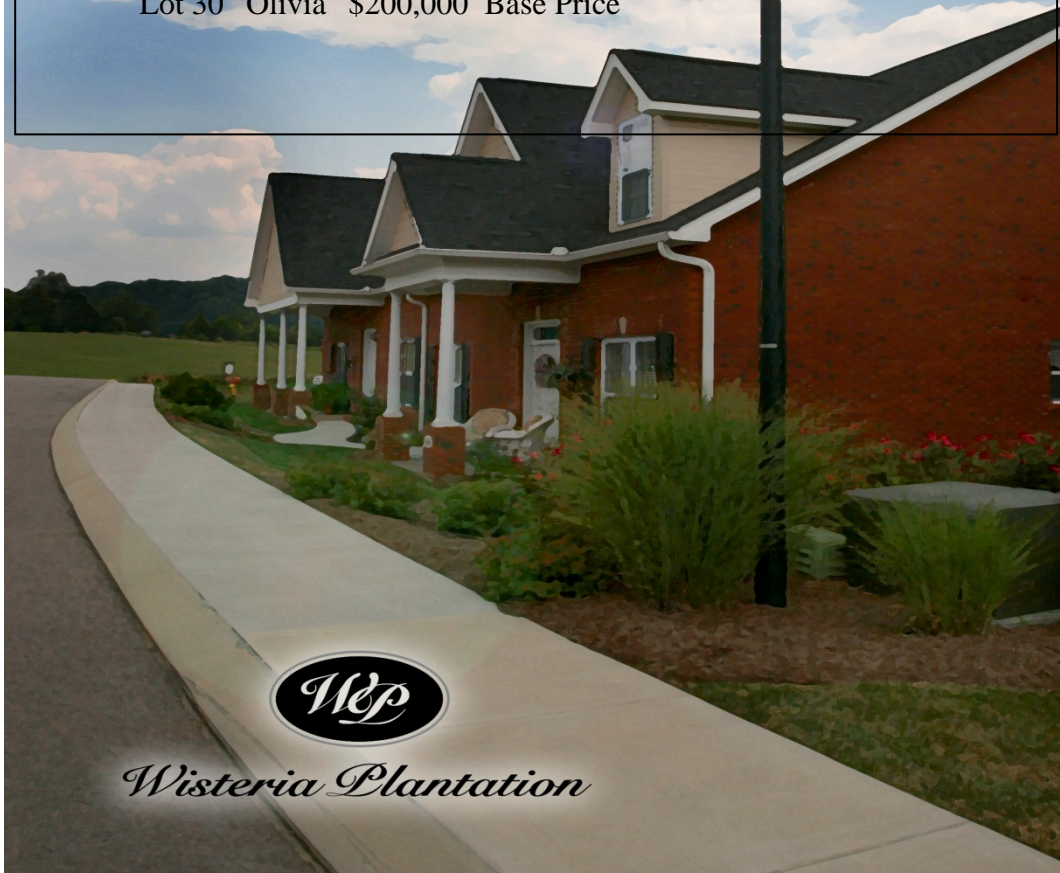

Wisteria Plantation

Available Properties

1633 Wisteria View Way "Danielle" \$252,500 (pending.. continue to show w/ contingency)

1631 Wisteria View Way "Danielle" \$220,000 (ready to choose colors)

1616 Wisteria View Way "Olivia" \$200,000 (ready to choose colors)

Coming Soon

Lots 35,36, & 37 "Armella" \$180,000 Base Price

Lot 28 & 29 "Suzette" \$202,500 Base Price

Lot 30 "Olivia" \$200,000 Base Price

Traci Greene
Owner/Agent

865-933-1024
7465 Crosswood Blvd.
Knoxville, TN 37924
www.wisteriaplantation.net